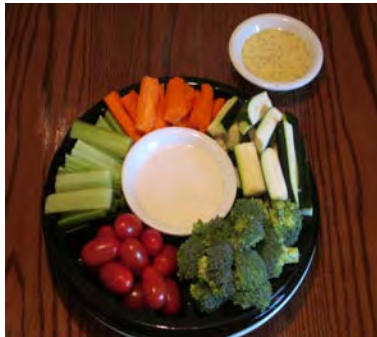

Savory BBQ Pork Ribs & Chicken
Baked Beans, Creamy Cole Slaw
Honey Baked Corn Bread

Vegetarian, Diabetic, or All Chicken Meals are Available upon Request

Salmon as an Entrée with Veggies, Rice and Cornbread, add 5.00

All Ribs Meals, add 3.00
All Chicken White Meat, add 2.00

(Sorry, No Substitutions on Side Dishes)

Dinner & Show for the Lad's and Lass's 18.99

(Children 11 Years and Younger)
Golden-Fried Chicken Strips
Waffle Fries
Fresh Seasonal Fruit

Vegetarian Meals Are Available Upon Request

Kids Ribs Meals, Add 3.00

(Sorry, No Substitutions on Side Dishes)

Appetizers and Extra Things

Fresh Vegetable Platter

Wench's Sampler Platter

Spinach & Artichoke Dip

Mixed Green Salad	4.99	Fried Mushrooms	8.99
Sweet Potato Fries	6.99	Zucchini Sticks	8.99
Waffle Fries	4.99	Hot Wings	9.99
Baked Potato	3.99	Potato Skins	8.99
(Add Bacon & Cheese)	1.99	Spinach & Artichoke Dip	9.99
Onion Rings	6.99	Baja or BBQ Shrimp Platter	9.99
Fresh Fruit (Seasonal)	8.99	Wench's Sampler Platter	16.99
Fresh Vegetable Platter	8.99 (Includes: Ribs, Wings, Zucchini and Onion Rings)		