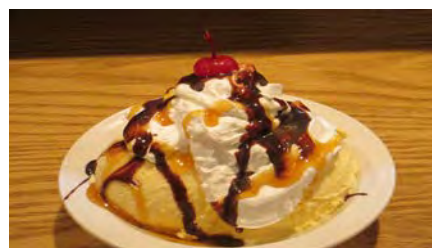

Finale (Desserts)

New York Style Cheese Cake 4.99

Ultimate Chocolate Cake 4.99

Brownie Ala Mode 5.9

Ice Cream Sundae 3.99

A Cake Service Charge of 1.00 per Guest Applies To Any Group Bringing In Their Own Cake